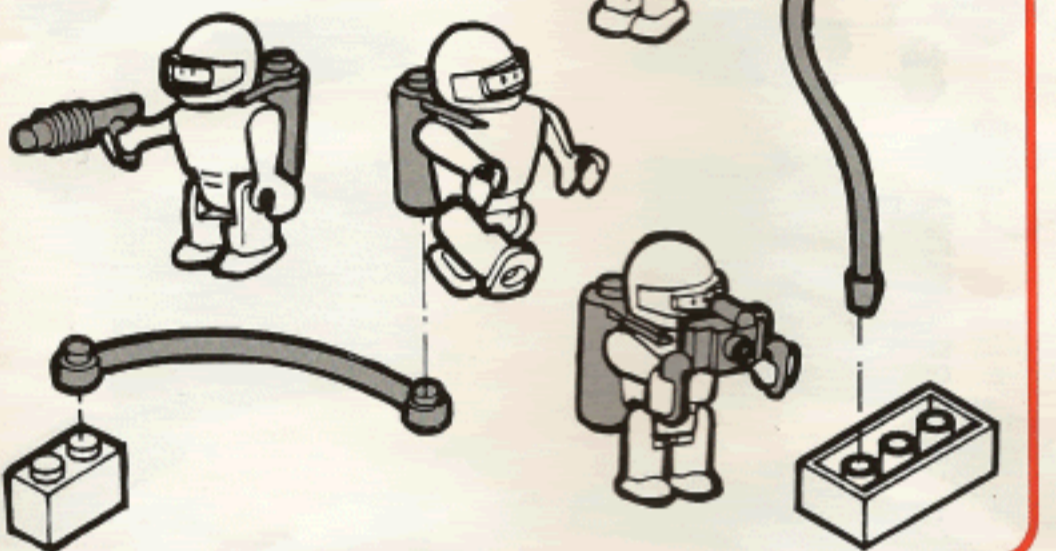

This booklet will illustrate the various Tyco super block pieces and their basic functions. Also included are step-by-step instructions of how to build one of the Evil Alien Space vehicles pictured on the package. By following the instructions and basic building hints you will see how our blocks work together. Using your imagination and creativity the fun of Tyco Super Blocks will be endless as space.

TYCO SUPER BLOCKS ARE SAFE, CREATIVE, FUN.

TYCO "Standard Size" SUPER BLOCKS are intended for use by children 4 years of age and older. As with any toy construction set, TYCO SUPER BLOCKS contain many small parts that must be kept away from children under 3.

TYCO SUPER BLOCKS EVIL ALIEN SPACE PIECES

YOUR SET MAY NOT CONTAIN ALL THE BLOCKS AND ACCESSORIES SHOWN ON THIS PAGE.

ACCESSORY SPRUE

PVC EXTRUDED PIPE

LONG CONNECTOR

SHORT CONNECTOR

FLEX TUBE

Cut to desired length.