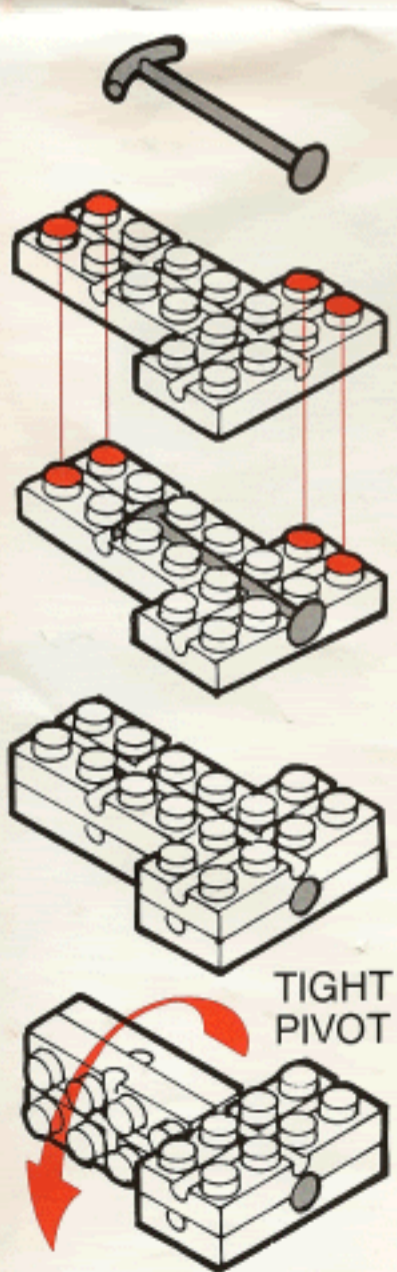

This booklet will illustrate the various Tyco super block pieces and their basic functions. Also included are step-by-step instructions of how to build one of the Evil Alien Space vehicles pictured on the package. By following the instructions and basic building hints you will see how our blocks work together. Using your imagination and creativity the fun of Tyco Super Blocks will be endless as space.

TYCO SUPER BLOCKS EVIL ALIEN SPACE PIECES

YOUR SET MAY NOT CONTAIN ALL THE BLOCKS AND ACCESSORIES SHOWN ON THIS PAGE.

ACCESSORY SPRUE

PVC EXTRUDED PIPE

LONG CONNECTOR

SHORT CONNECTOR

FLEX TUBE

Cut to desired length.