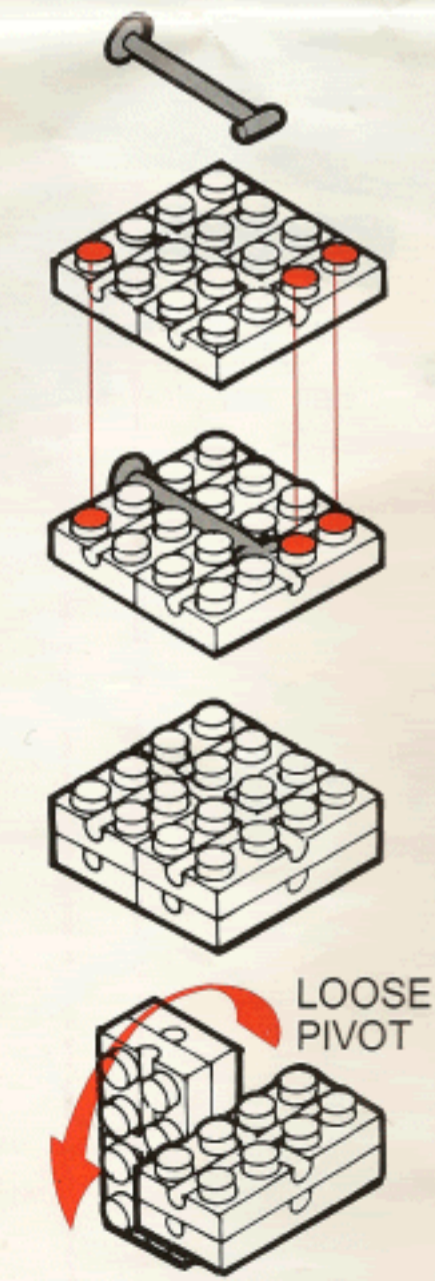

This booklet will illustrate the various Tyco super block pieces and their basic functions. Also included are step-by-step instructions of how to build one of the Evil Alien Space vehicles pictured on the package. By following the instructions and basic building hints you will see how our blocks work together. Using your imagination and creativity the fun of Tyco Super Blocks will be endless as space.

TYCO SUPER BLOCKS ARE SAFE, CREATIVE, FUN.

TYCO "Standard Size" SUPER BLOCKS are intended for use by children 4 years of age and older. As with any toy construction set, TYCO SUPER BLOCKS contain many small parts that must be kept away from children under 3.

TYCO SUPER BLOCKS EVIL ALIEN SPACE PIECES

YOUR SET MAY NOT CONTAIN ALL THE BLOCKS AND ACCESSORIES SHOWN ON THIS PAGE.

ACCESSORY SPRUE

PVC EXTRUDED PIPE

LONG CONNECTOR

SHORT CONNECTOR

FLEX TUBE

Cut to desired length.