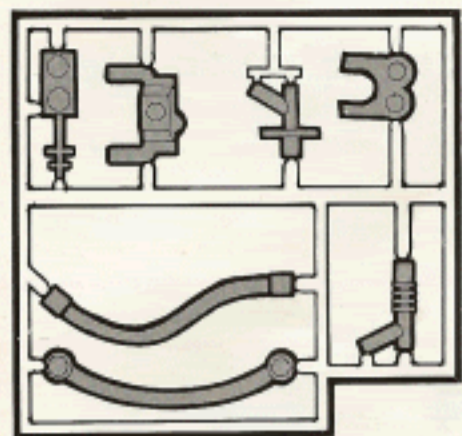

This booklet will illustrate the various Tyco super block pieces and their basic functions. Also included are step-by-step instructions of how to build one of the Evil Alien Space vehicles pictured on the package. By following the instructions and basic building hints you will see how our blocks work together. Using your imagination and creativity the fun of Tyco Super Blocks will be endless as space.

TYCO SUPER BLOCKS EVIL ALIEN SPACE PIECES

YOUR SET MAY NOT CONTAIN ALL THE BLOCKS AND ACCESSORIES SHOWN ON THIS PAGE.

ACCESSORY SPRUE

PVC EXTRUDED PIPE

LONG CONNECTOR

SHORT CONNECTOR

FLEX TUBE

Cut to desired length.