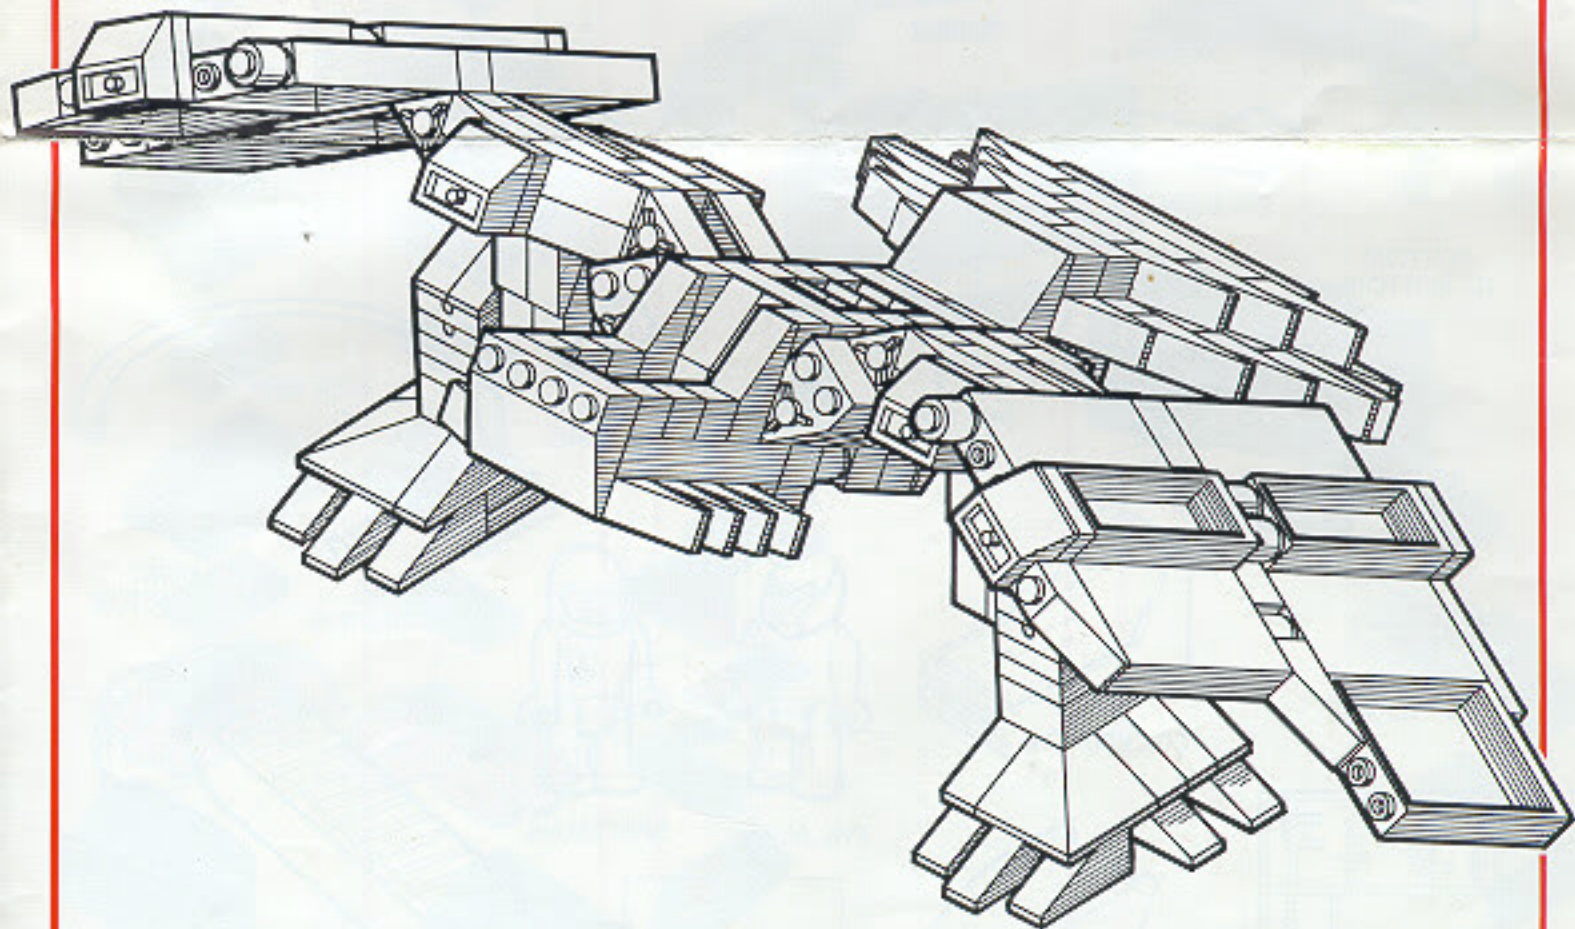

INSTRUCTIONS

TYCO[®] SUPER BLOCKS[™]

Evil Alien Space Building Set

WORKS
WITH LEGO[®]

Tyco Super Blocks connect to
LEGO[®] blocks and
Tyco Pre-School Super Blocks.
*LEGO is a registered trademark
of Lego A/S.

This booklet will illustrate the various Tyco super block pieces and their basic functions. Also included are step-by-step instructions of how to build one of the Evil Alien Space vehicles pictured on the package. By following the instructions and basic building hints you will see how our blocks work together. Using your imagination and creativity the fun of Tyco Super Blocks will be endless as space.

TYCO SUPER BLOCKS ARE SAFE, CREATIVE, FUN.

TYCO "Standard Size" SUPER BLOCKS are intended for use by children 4 years of age and older. As with any toy construction set, TYCO SUPER BLOCKS contain many small parts that must be kept away from children under 3.

TYCO SUPER BLOCKS EVIL ALIEN SPACE PIECES

YOUR SET MAY NOT CONTAIN ALL THE BLOCKS AND ACCESSORIES SHOWN ON THIS PAGE.

ACCESSORY SPRUE

PVC EXTRUDED PIPE

LONG CONNECTOR

SHORT CONNECTOR

FLEX TUBE

Cut to desired length.