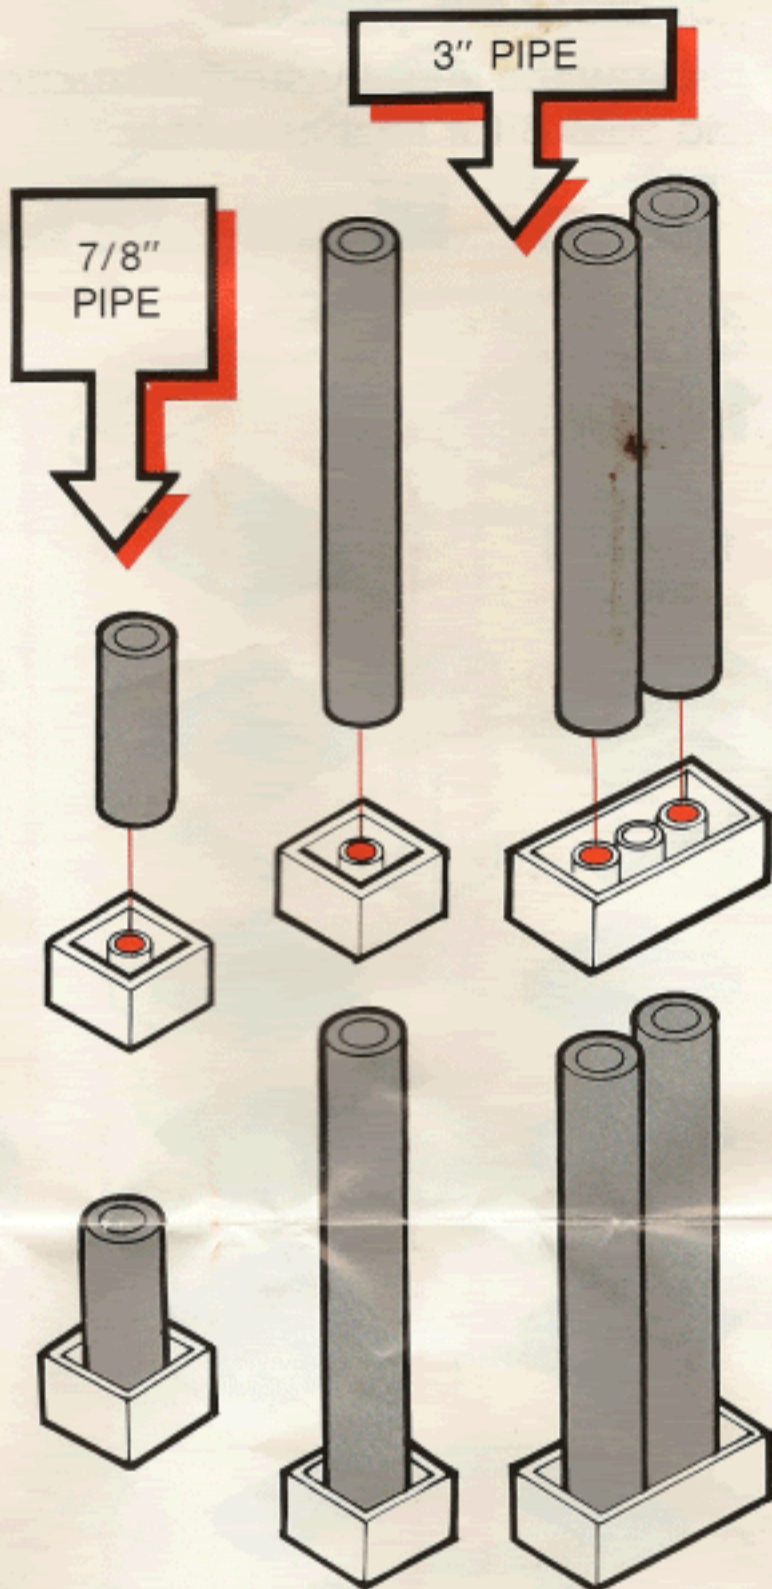

This booklet will illustrate the various Tyco super block pieces and their basic functions. Also included are step-by-step instructions of how to build one of the Evil Alien Space vehicles pictured on the package. By following the instructions and basic building hints you will see how our blocks work together. Using your imagination and creativity the fun of Tyco Super Blocks will be endless as space.

TYCO SUPER BLOCKS EVIL ALIEN SPACE PIECES

YOUR SET MAY NOT CONTAIN ALL THE BLOCKS AND ACCESSORIES SHOWN ON THIS PAGE.

ACCESSORY SPRUE

PVC EXTRUDED PIPE

LONG CONNECTOR

SHORT CONNECTOR

FLEX TUBE

Cut to desired length.